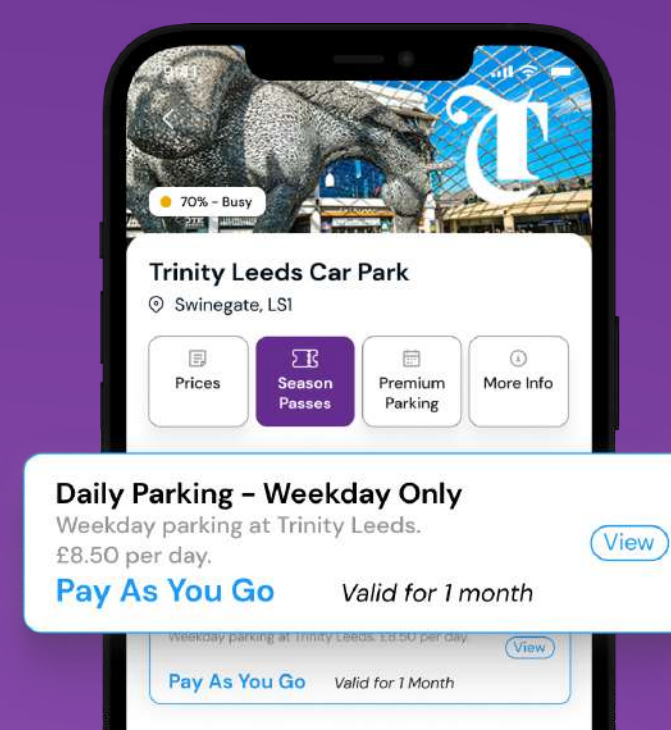

Scan to download

It's so easy to add a pass, park and pay direct from your phone. Download the free QwikPark app now.

Scan to download

**£6.00**  
per day  
Pay as You Go

If you only work or visit a few times a week, why not just Pay As You Go with this great flexible pass. Simply add the pass and you will be charged the low fee of £6 up to 24 hours (per visit) within the car park. This pass is valid for 6 months and can be added again and again.

## How does it work?

Download the QwikPark app and sign up.

Add a payment method (Apple Pay / Google Pay / card).

Find and add your parking pass of choice (monthly or Pay As You Go)

That's it! When you arrive the barriers will raise automatically. No need for a ticket.

No tickets, no pay machines, just park and go.