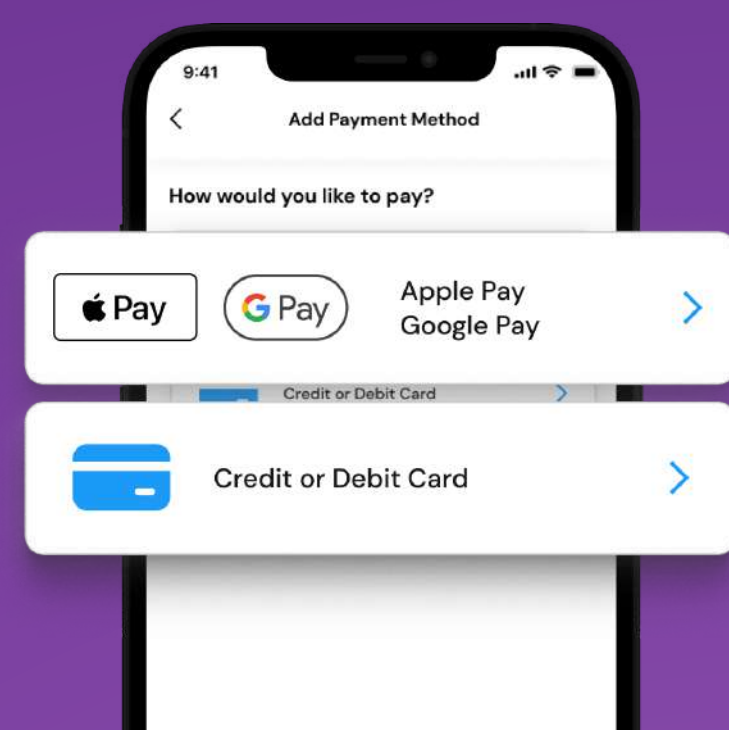

## How does it work?

Download the QwikPark app and sign up.

Add a payment method (Apple Pay / Google Pay / card).

Find and add your parking pass of choice (monthly or Pay As You Go)

That's it! When you arrive the barriers will raise automatically. No need for a ticket.